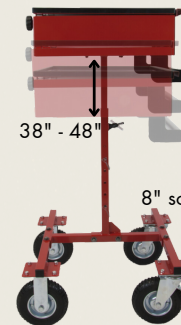

- Holds any plastic bumper cover without touching the painted surface
- Cover can be rotated 90 degrees
- Five locking positions
- Product Weight: 37 lbs.
- 44"W x 30"D x 53"H
- Maximum Load Capacity: 25 lbs.
- Support arms adjustment from 53"W – 78"W
- Wheels have zero movement when locked

AESSS-2

MOBILE ESTIMATING CART™

- Rolls right next to the vehicle
- Large locking drawer stores all your tools

Work Surface: 24" x 19"

Drawer Size: 20" x 16" x 3"

38" - 48"

8" solid rubber wheels

AESI-MEC