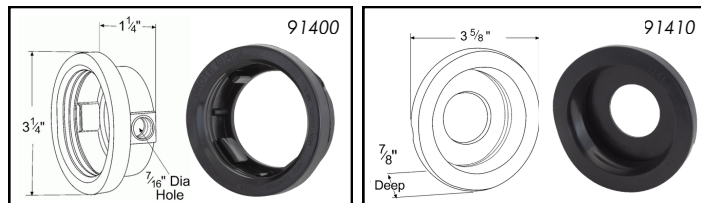

Hole Grommets

Part No.	Fits:	Hole
GRO 91400	• 2.5" round lamps • Panel thickness up to 1/8"	2-25/32"
GRO 91410	• 2.5" round lamps • Panel thickness up to 1/4"	3"

Grote 3-in-1 UltraLink™ Power Cord & Air Assembly

GRO 81-3215

USES GROTE'S CRUSH RESISTANT PLUG!

- Up to 225 PSI
- Length: 15'
- Style: ABS
- -55°F to 190°F

UltraLink™ Power Cord

GRO 87111

- Leads: 12"
- Plug / Socket #: 7